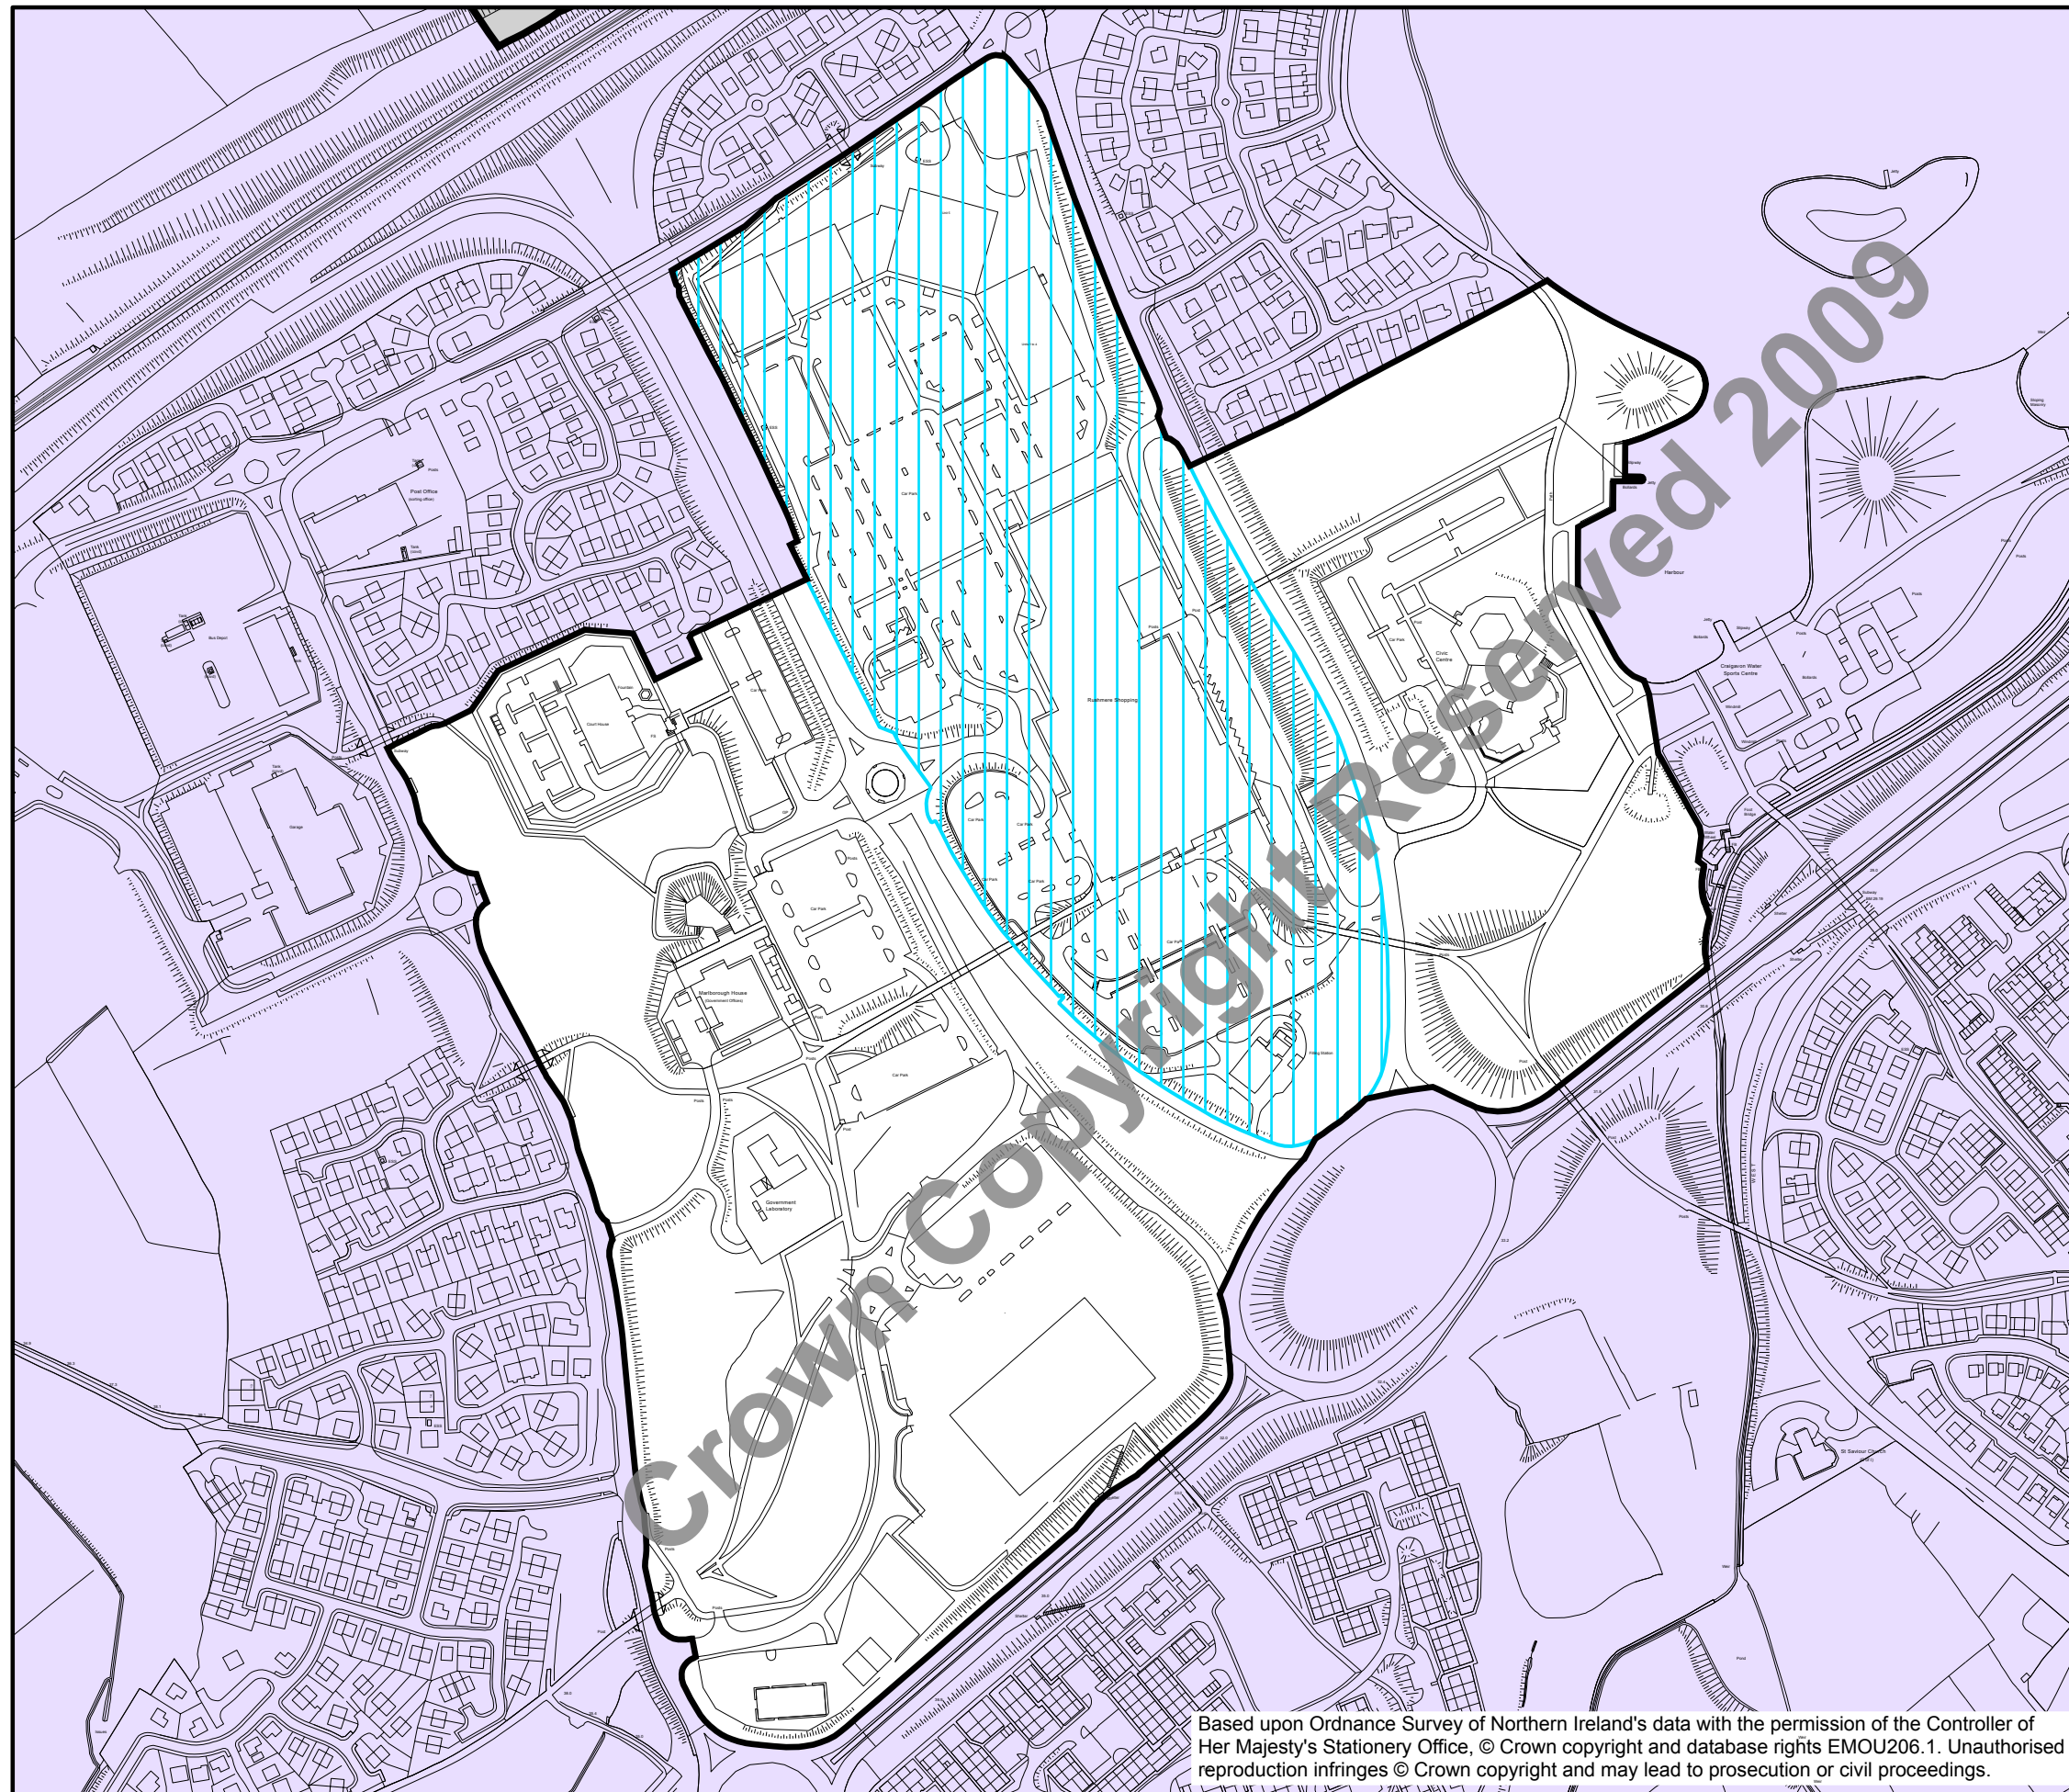

Craigavon Town Centre  
Boundaries and Retail  
Designations Plan 2010

**Map No. 2**  
**Craigavon Central Area**

-  Town Centre Boundary
-  Primary Retail Core

Based upon Ordnance Survey of Northern Ireland's data with the permission of the Controller of Her Majesty's Stationery Office, © Crown copyright and database rights EMOU206.1. Unauthorised reproduction infringes © Crown copyright and may lead to prosecution or civil proceedings.

0 50 100 Metres